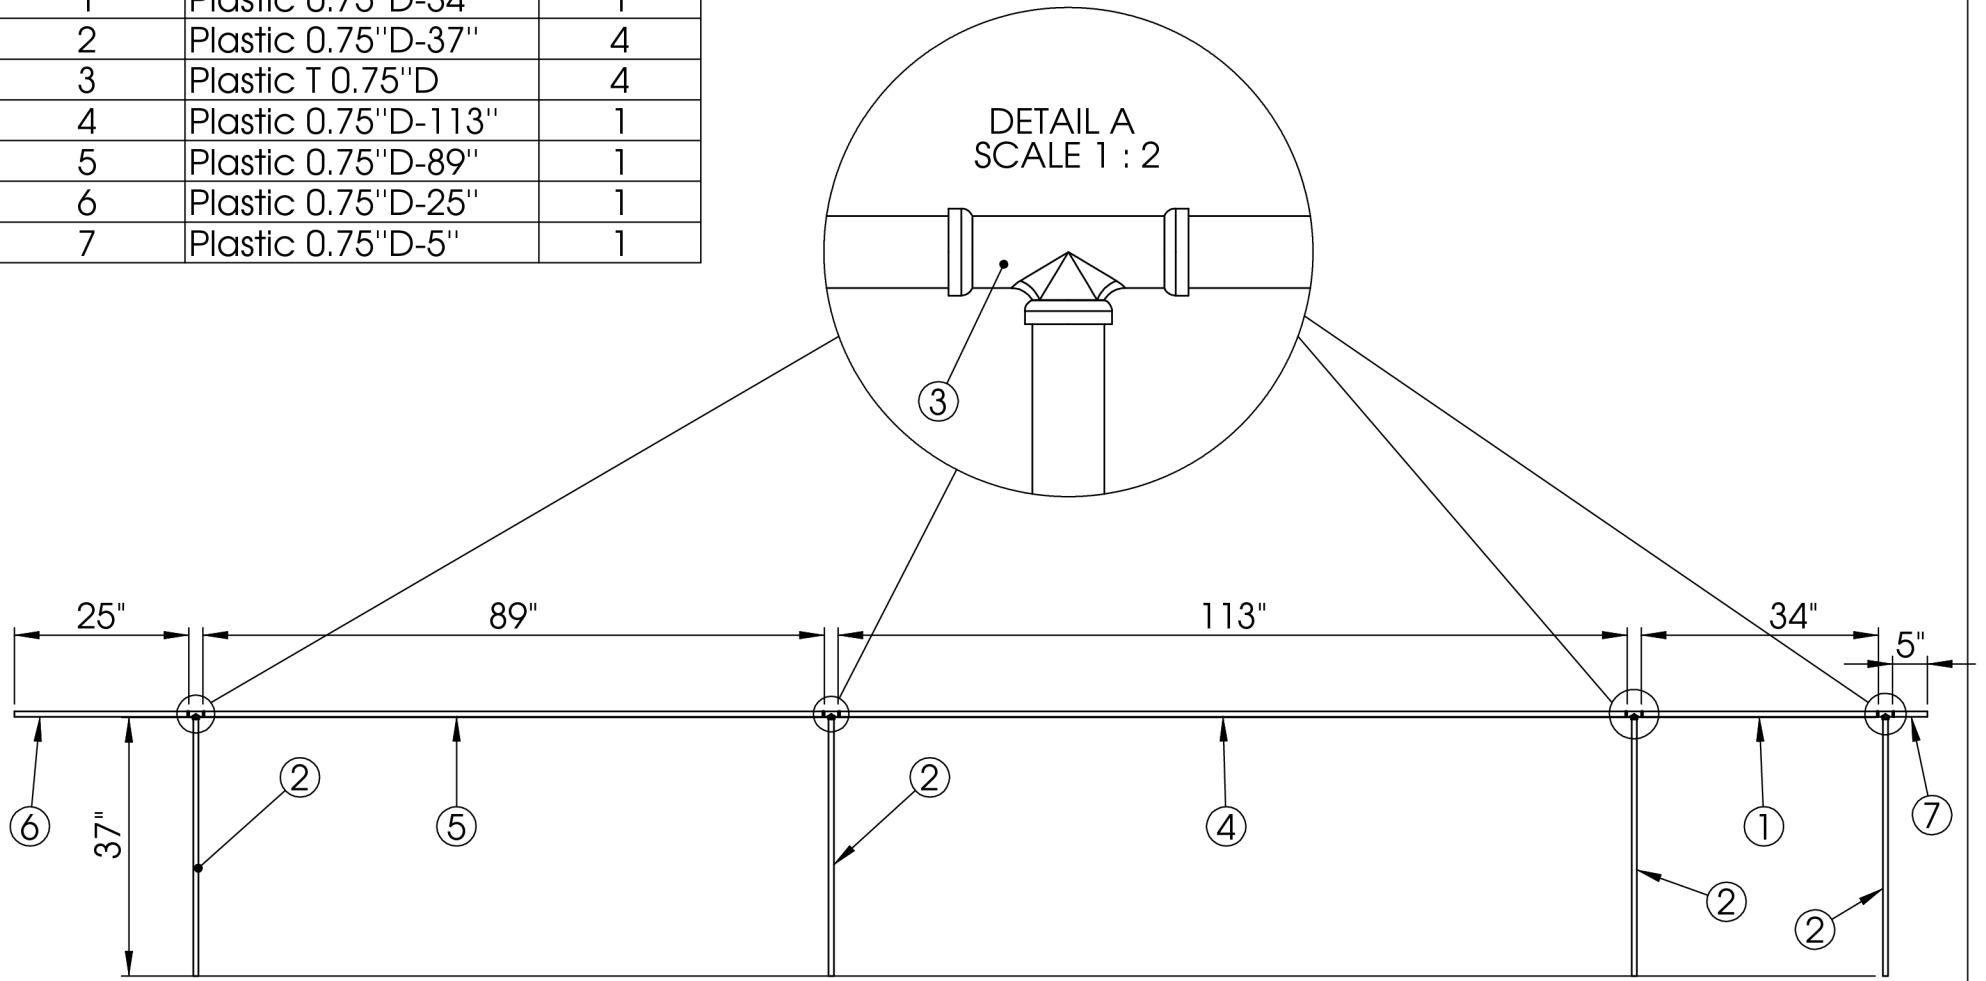

| ITEM NO. | PART NUMBER | QTY. |
|----------|---------------------|------|
| 1 | Plastic 0.75"D-34" | 1 |
| 2 | Plastic 0.75"D-37" | 4 |
| 3 | Plastic T 0.75"D | 4 |
| 4 | Plastic 0.75"D-113" | 1 |
| 5 | Plastic 0.75"D-89" | 1 |
| 6 | Plastic 0.75"D-25" | 1 |
| 7 | Plastic 0.75"D-5" | 1 |

One Step at a Time Gardens

Design By:
Drew Landgraf, GenX7 Design
(drew.landgraf@gmail.com)

TITLE:

Side View

Design No.

Hose Line

COMMENTS:
DIMENSIONS ARE IN INCHES

DATE: January 2011

SCALE: 1:27.5 SHEET 1 OF 1